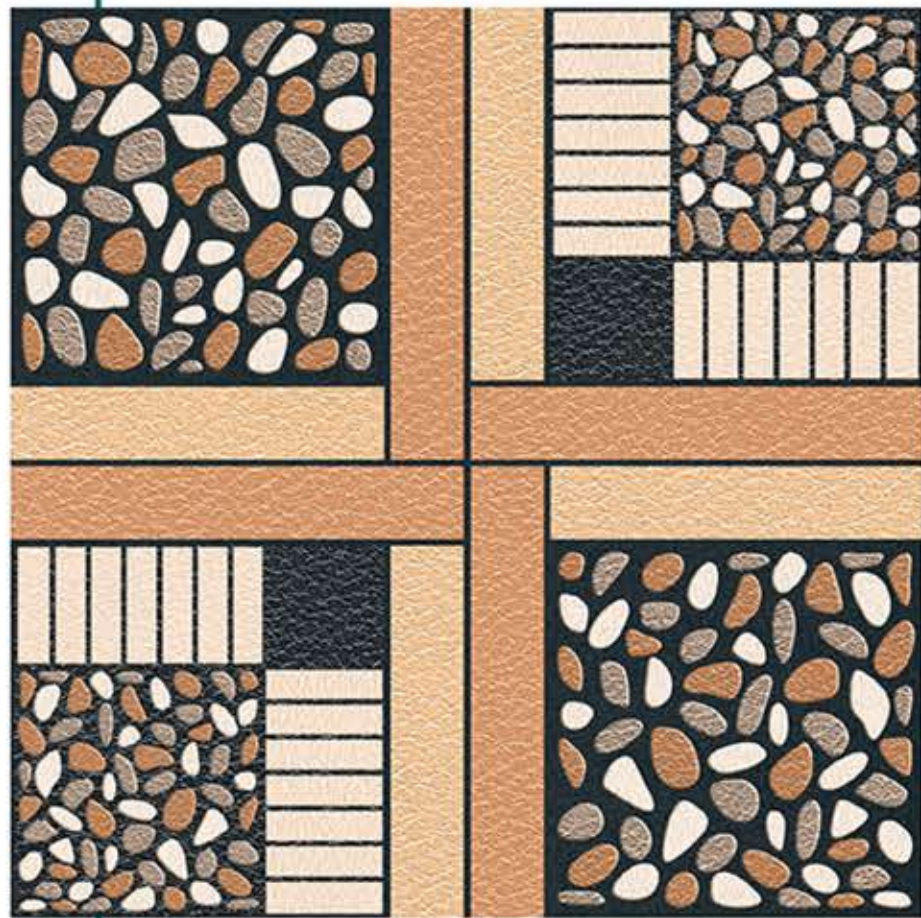

300x
300
mm

PUNCH SERIES

DIGITAL PARKING TILES

D.NO. - 304