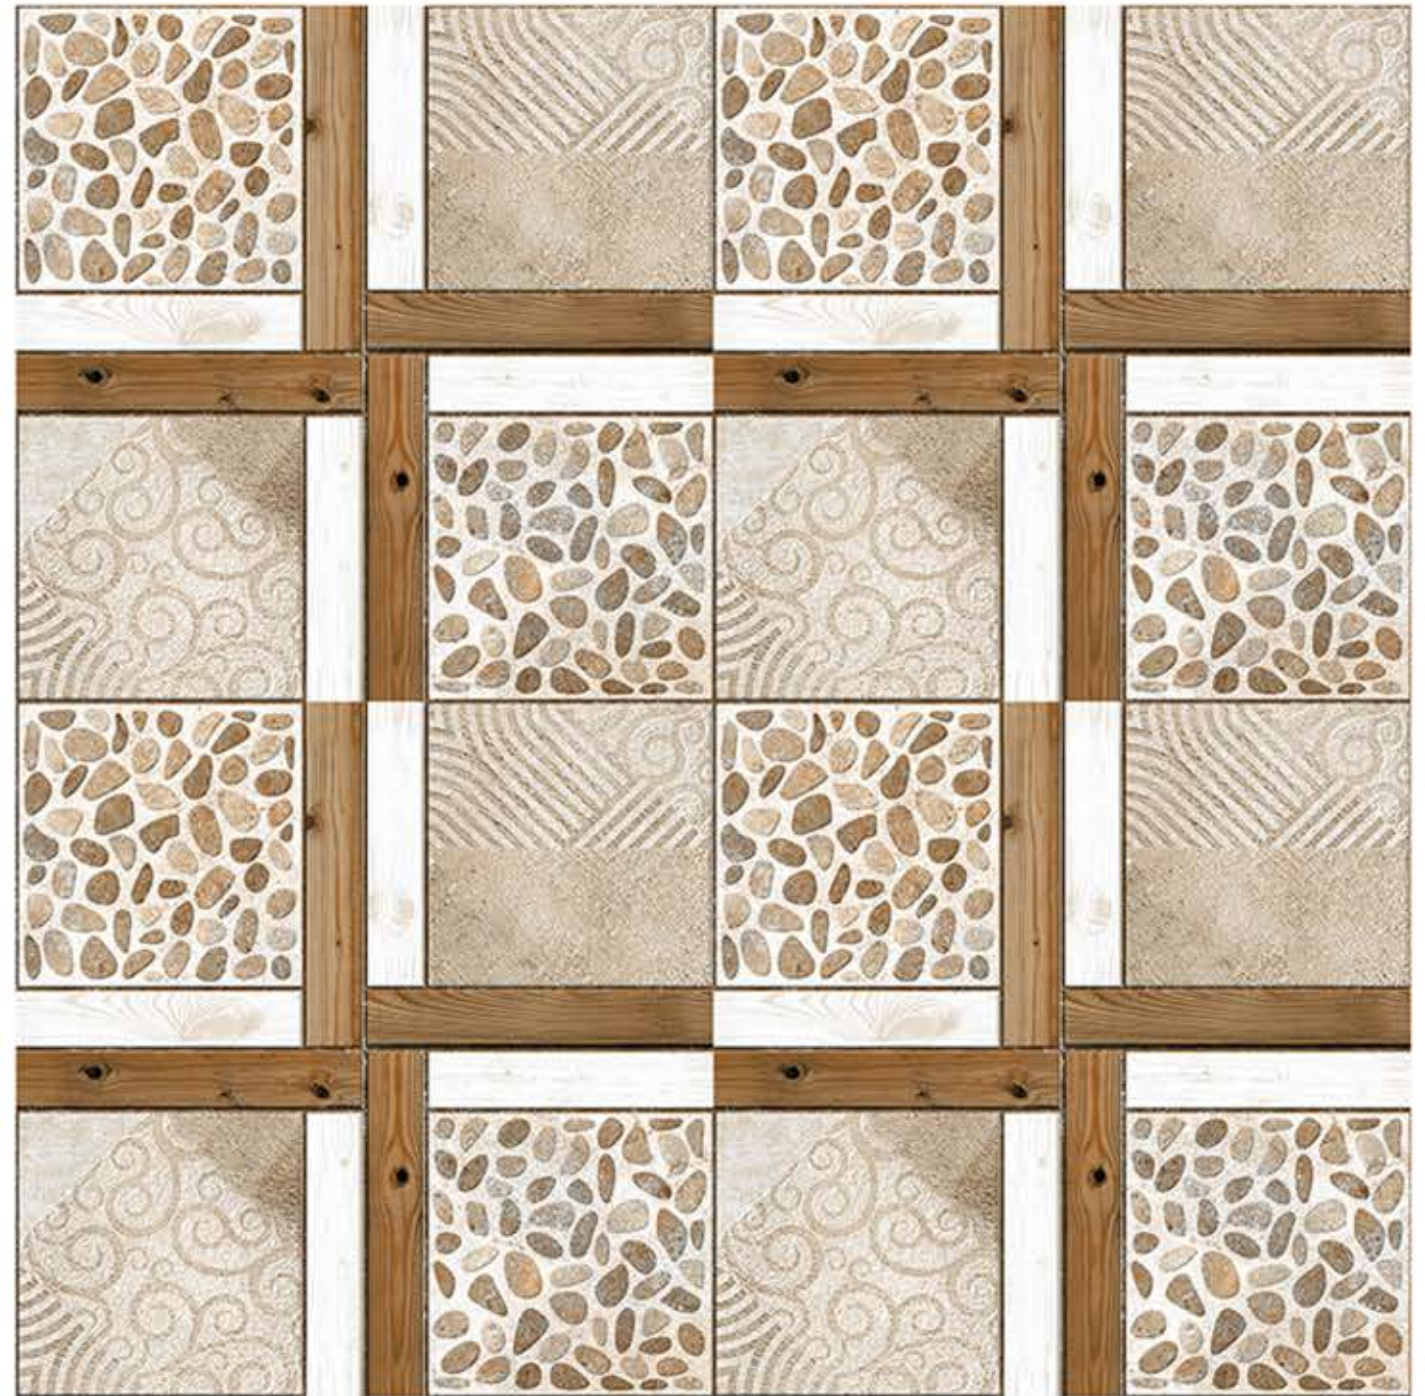

300x
300mm

PUNCH SERIES

DIGITAL PARKING TILES