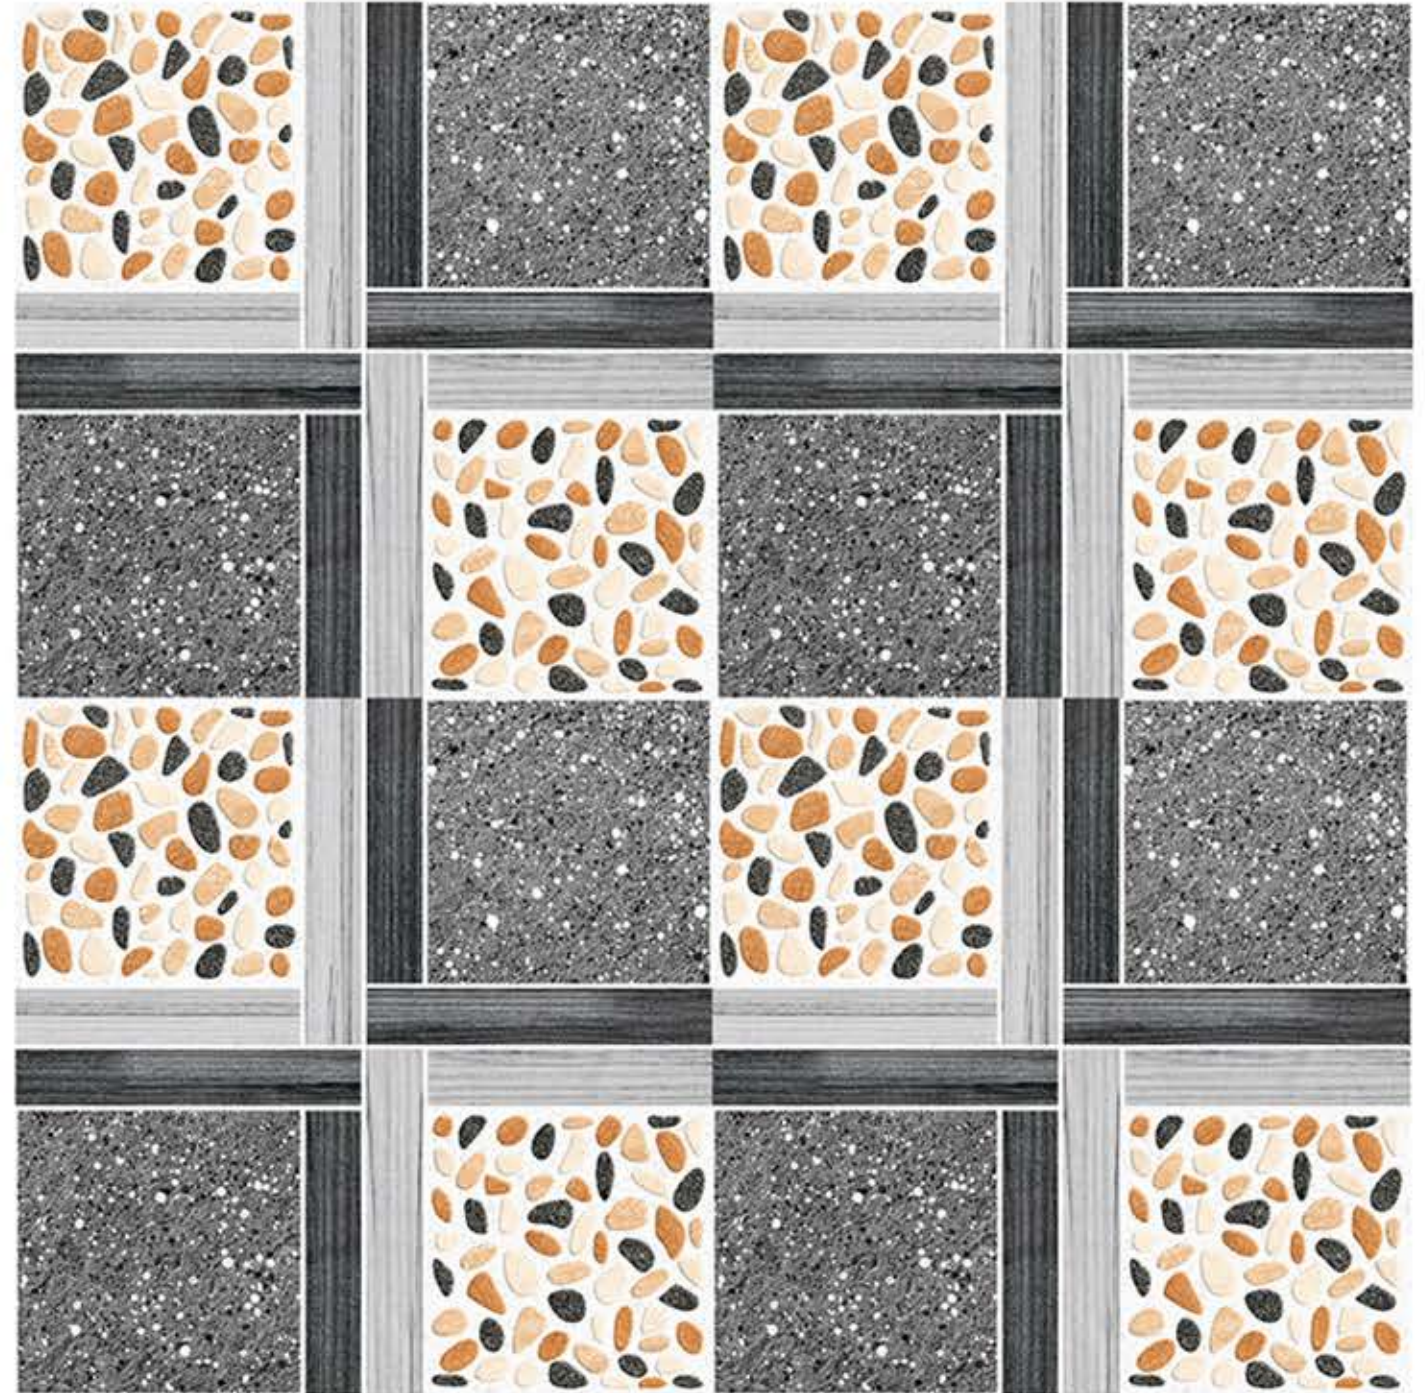

300x
300
mm

PUNCH SERIES

DIGITAL PARKING TILES

D.NO. - 302