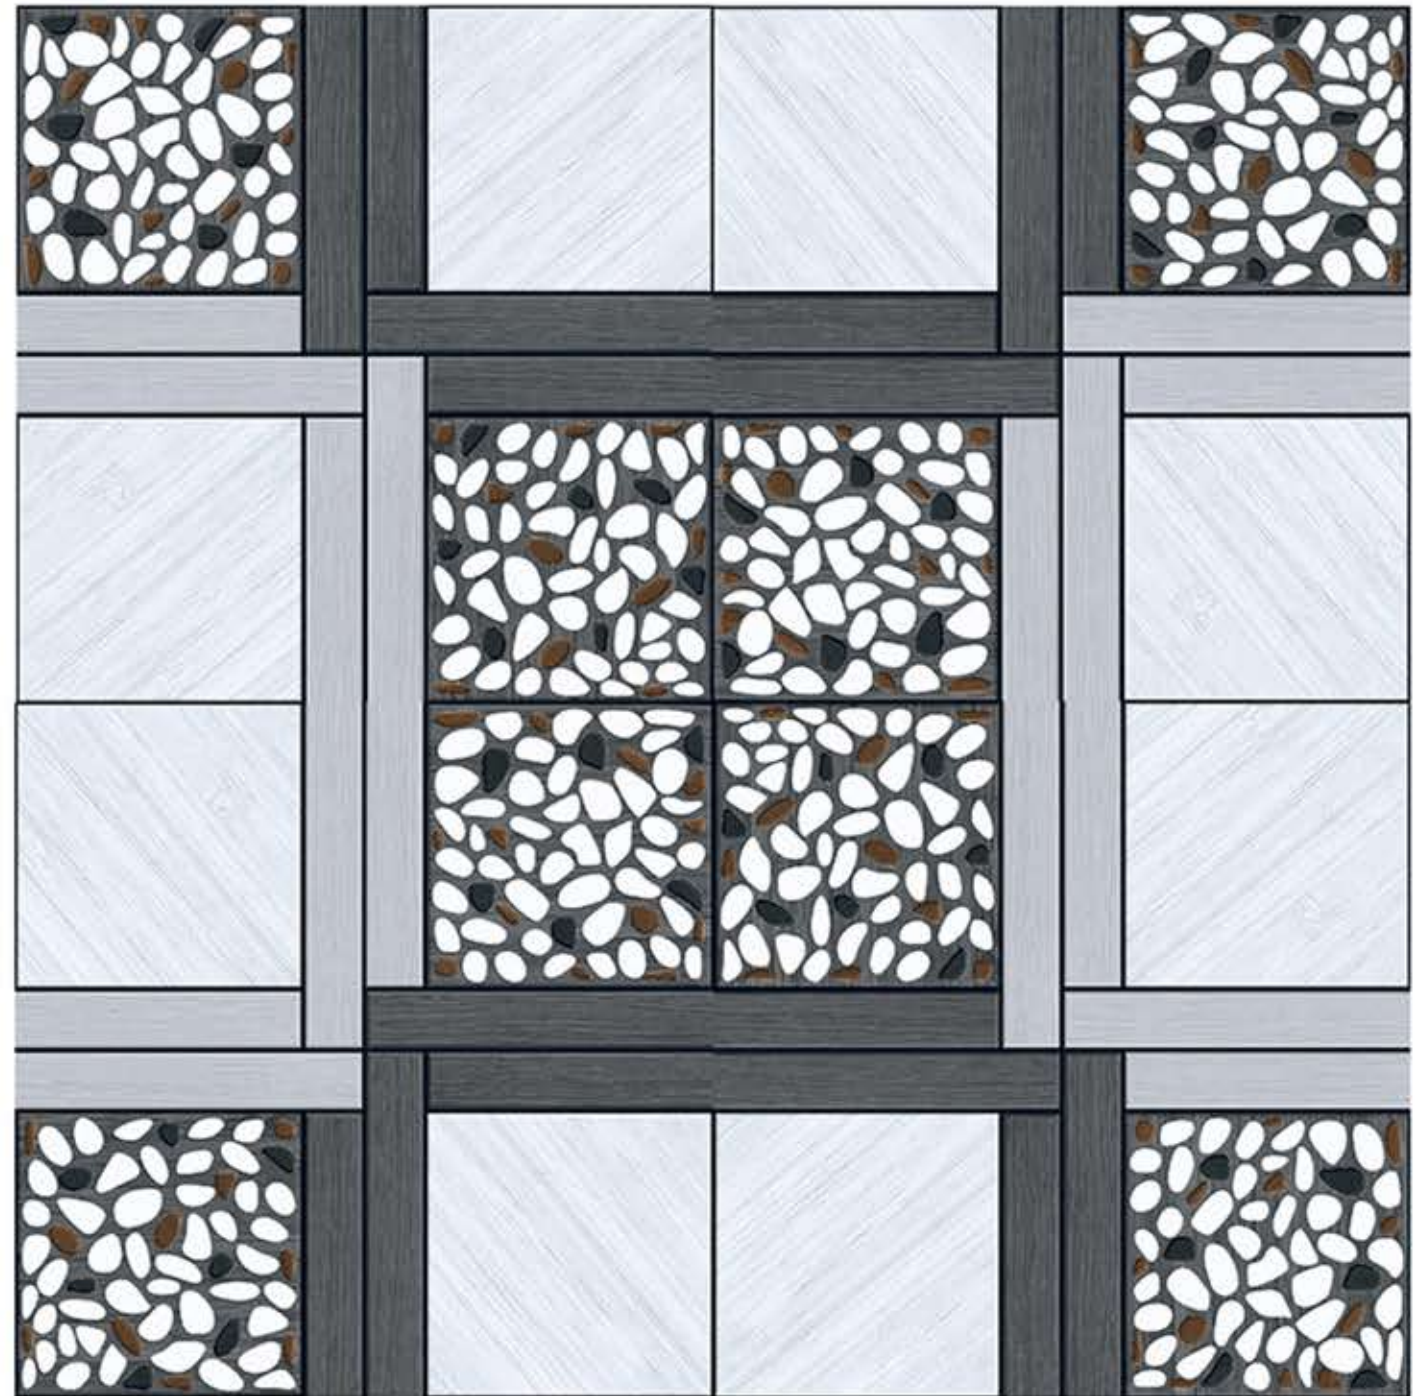

COLOR  
OPTIONS

HIGH  
RESISTANCE

WATER  
RESISTANCE

300x  
300mm

PUNCH SERIES

DIGITAL PARKING TILES

D.NO. - 306

300x  
300  
mm