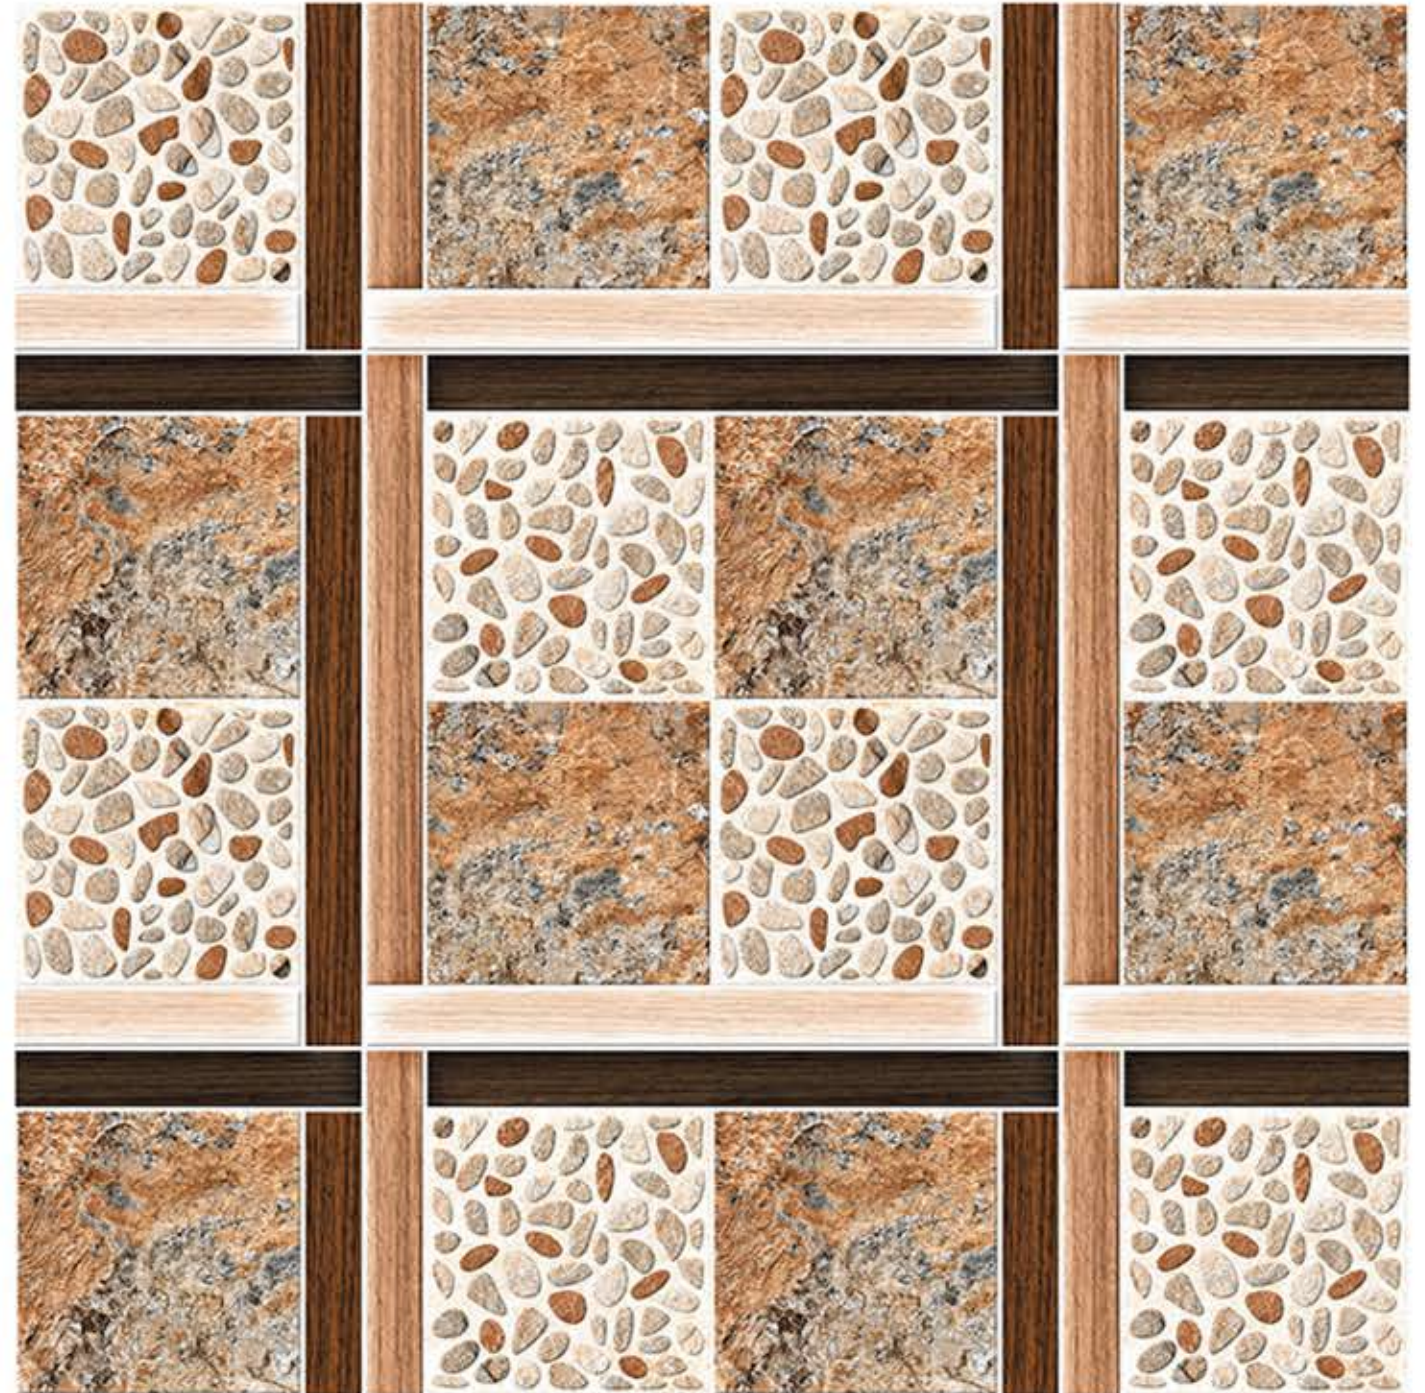

RANDOM
DESIGN

FLOOR
TILE

COLOR
OPTIONS

HIGH
RESISTANCE

WATER
RESISTANCE