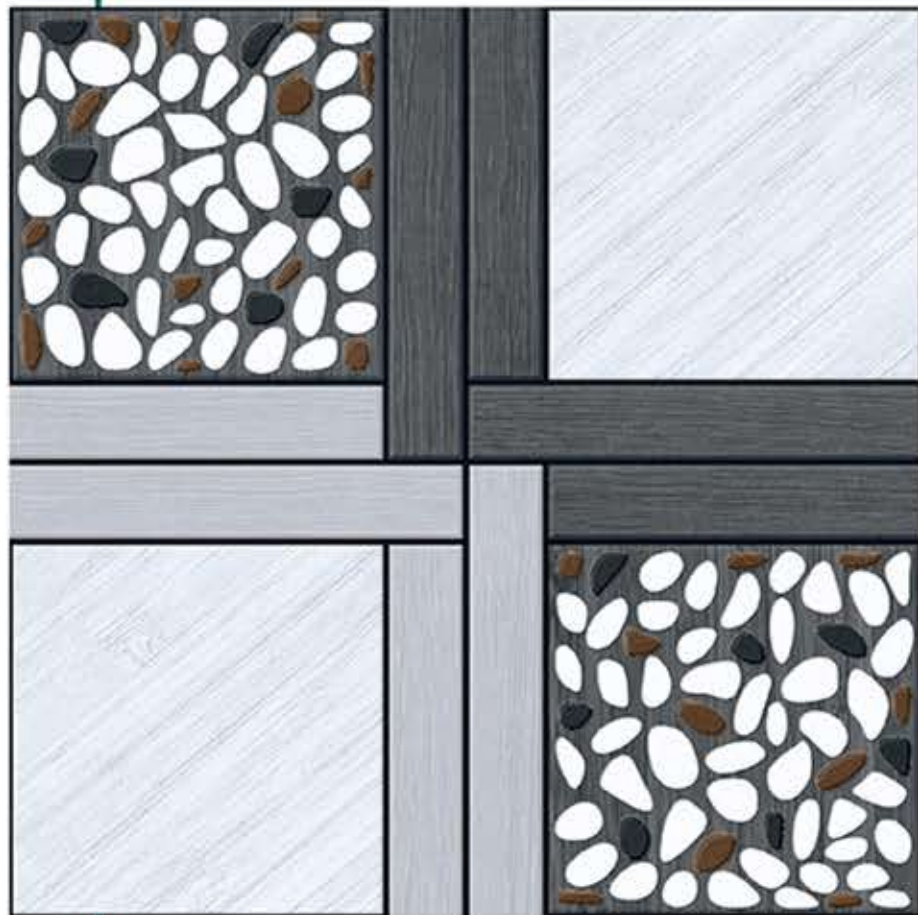

COLOR  
OPTIONS

HIGH  
RESISTANCE

WATER  
RESISTANCE

300x  
300mm

PUNCH SERIES

DIGITAL PARKING TILES

D.NO. - 306

300x  
300  
mm