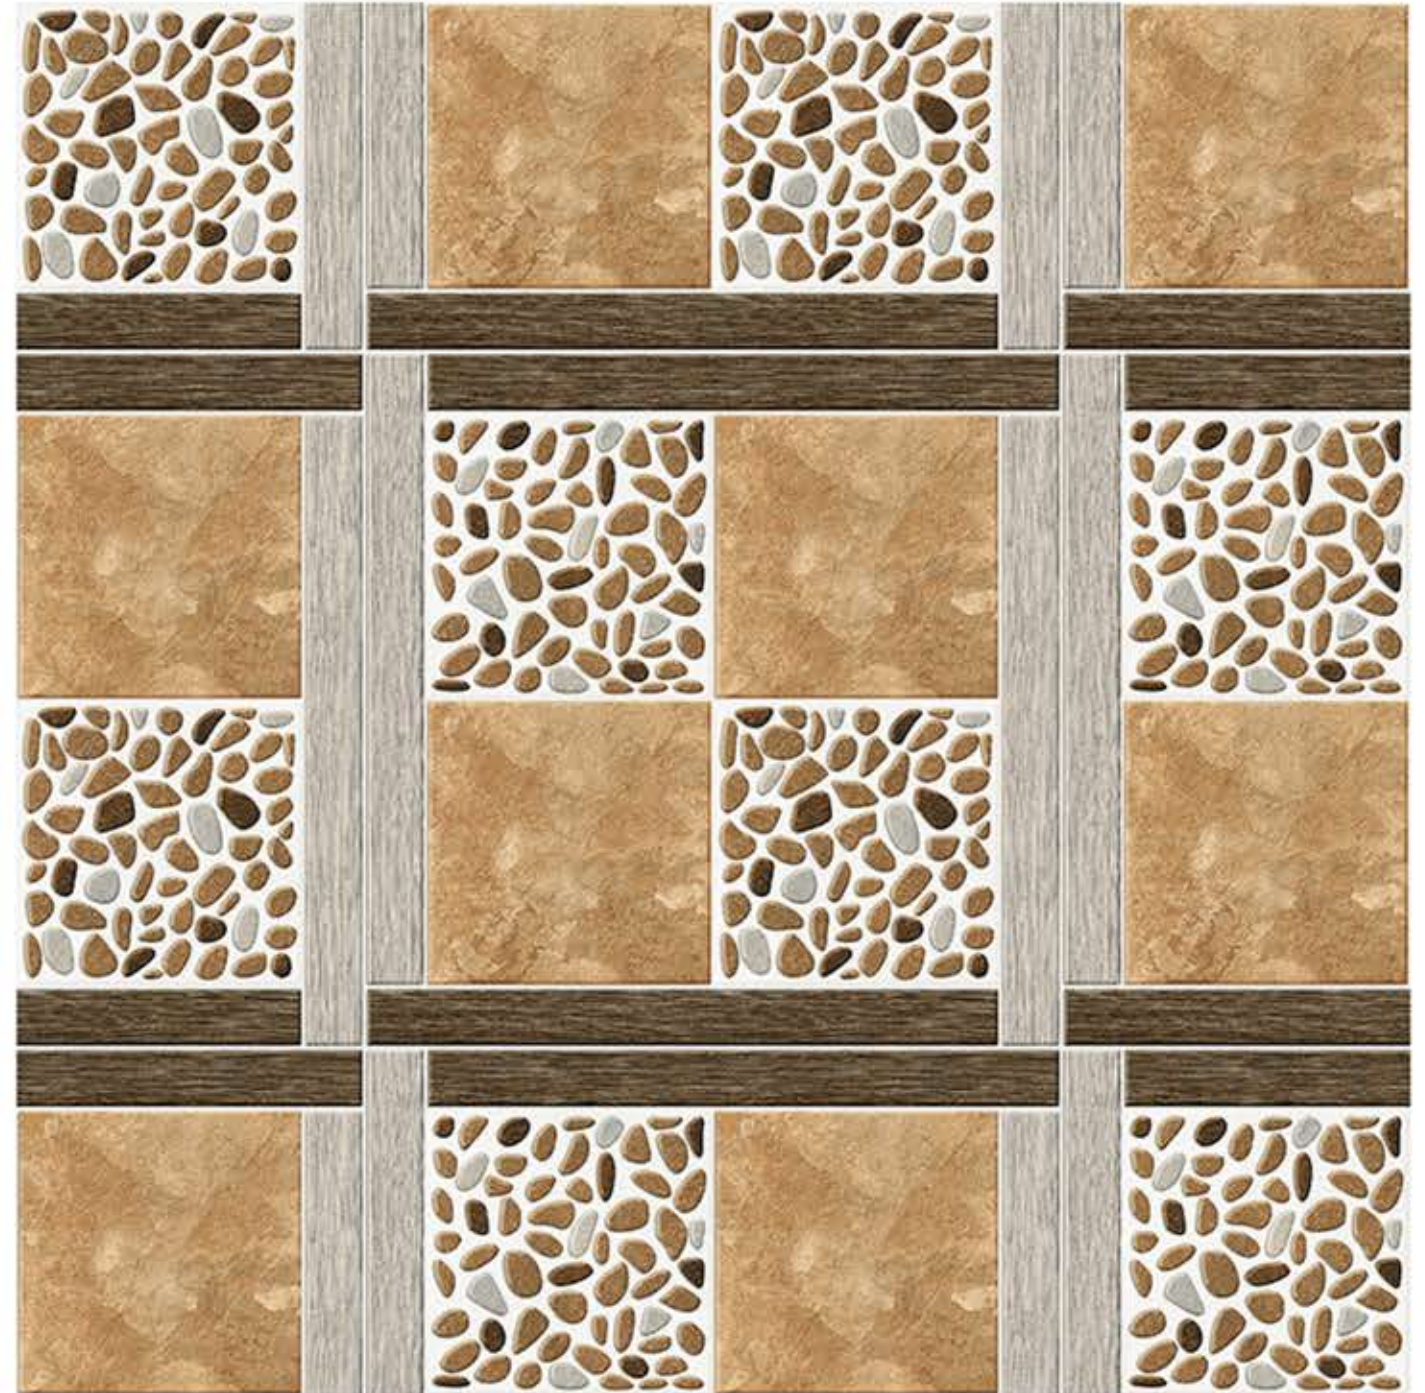

300x
300mm

PUNCH SERIES

DIGITAL PARKING TILES